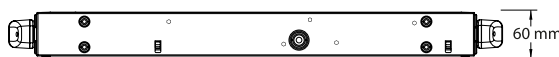

LF212
2-feet, 601(L) x 60(W) x 78(H) mm
LF424
4-feet, 1202(L) x 60(W) x 78(H) mm