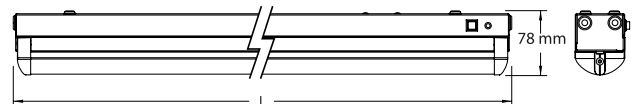

## Specifications

Note: All specifications subject to change without prior notice.

Model No.	Power	Colour Temp.	Lumen	CRI	Length	Weight	Replacement for
LF212	9W	warm white/cool white/daylight	800lm	>80	2-feet	1.4kg	18W T8 Fluorescent Light
LF424	21W	warm white/cool white/daylight	1600lm	>80	4-feet	2.3kg	36W T8 Fluorescent Light
LF212B	9W	warm white/cool white/daylight	800lm	>80	2-feet	1.6kg	18W T8 Fluorescent Light
LF424B	21W	warm white/cool white/daylight	1600lm	>80	4-feet	2.6kg	36W T8 Fluorescent Light
LF212S	9W (3W)	warm white/cool white/daylight	800lm	>80	2-feet	1.5kg	18W T8 Fluorescent Light
LF424S	21W (7W)	warm white/cool white/daylight	1600lm	>80	4-feet	2.4kg	36W T8 Fluorescent Light
LF212BS	9W (3W)	warm white/cool white/daylight	800lm	>80	2-feet	1.7kg	18W T8 Fluorescent Light
LF424BS	21W (7W)	warm white/cool white/daylight	1600lm	>80	4-feet	2.8kg	36W T8 Fluorescent Light

## Dimension

LF212  
2-feet, 601(L) x 60(W) x 78(H) mm  
LF424  
4-feet, 1202(L) x 60(W) x 78(H) mm

LF212B  
2-feet, 601(L) x 60(W) x 78(H) mm  
LF424B  
4-feet, 1202(L) x 60(W) x 78(H) mm

LF212S  
2-feet, 678(L) x 60(W) x 87(H) mm  
LF424S  
4-feet, 1279(L) x 60(W) x 87(H) mm