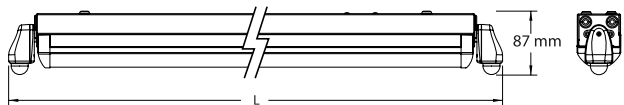

## Specifications

Note: All specifications subject to change without prior notice.

Model No.	Power	Colour Temp.	Lumen	CRI	Length	Weight	Replacement for
LF212	9W	warm white/cool white/daylight	800lm	>80	2-feet	1.4kg	18W T8 Fluorescent Light
LF424	21W	warm white/cool white/daylight	1600lm	>80	4-feet	2.3kg	36W T8 Fluorescent Light
LF212B	9W	warm white/cool white/daylight	800lm	>80	2-feet	1.6kg	18W T8 Fluorescent Light
LF424B	21W	warm white/cool white/daylight	1600lm	>80	4-feet	2.6kg	36W T8 Fluorescent Light
LF212S	9W (3W)	warm white/cool white/daylight	800lm	>80	2-feet	1.5kg	18W T8 Fluorescent Light
LF424S	21W (7W)	warm white/cool white/daylight	1600lm	>80	4-feet	2.4kg	36W T8 Fluorescent Light
LF212BS	9W (3W)	warm white/cool white/daylight	800lm	>80	2-feet	1.7kg	18W T8 Fluorescent Light
LF424BS	21W (7W)	warm white/cool white/daylight	1600lm	>80	4-feet	2.8kg	36W T8 Fluorescent Light

## Dimension

LF212  
2-feet, 601(L) x 60(W) x 78(H) mm  
LF424  
4-feet, 1202(L) x 60(W) x 78(H) mm

LF212B  
2-feet, 601(L) x 60(W) x 78(H) mm  
LF424B  
4-feet, 1202(L) x 60(W) x 78(H) mm

LF212S  
2-feet, 678(L) x 60(W) x 87(H) mm  
LF424S  
4-feet, 1279(L) x 60(W) x 87(H) mm